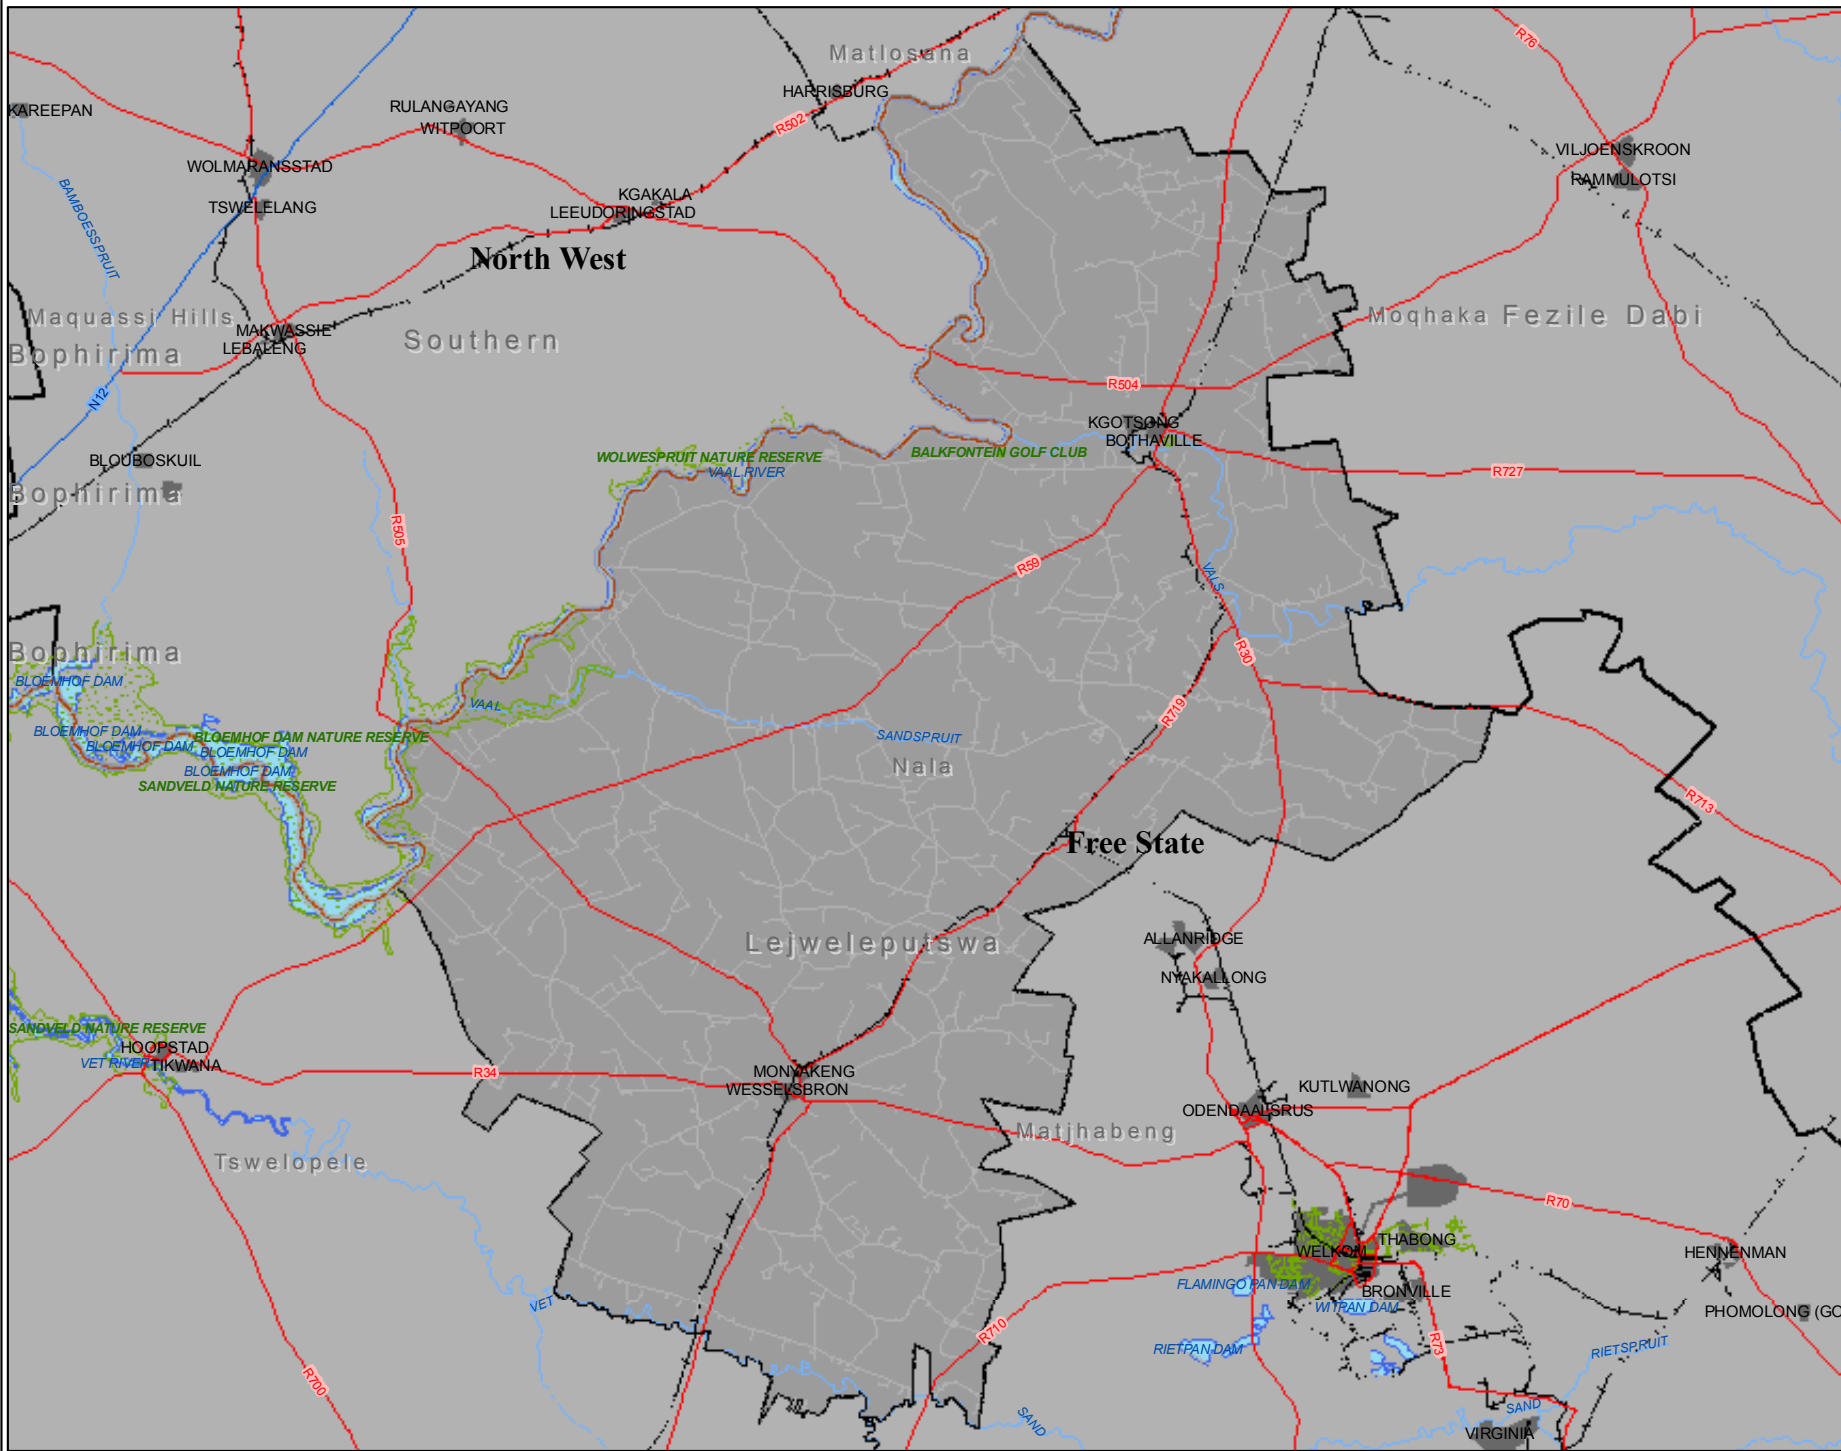

Nala Local Municipality - Basemap

0 5 10 20 km
1:600,000

Legend

- Provinces
- Local Municipal Boundaries
- National Route
- Main Route
- Secondary Route
- Rail
- Parks
- Waterbodies
- Rivers
- Settlements
- District_Municipal Boundaries

Map Created by:
National Disaster Management Centre
(+27) 12 334 0444 (t)
(+27) 12 334 0810 (f)
www.ndmc.gov.za

Data Supplied by:
Boundaries - MDB (08)
Cities & Towns - S&M (08)
Roads - BCX (08)
Parks - Dept Agriculture
Rivers & Waterbodies - BCX (08)

Department
PROVINCIAL AND LOCAL GOVERNMENT
REPUBLIC OF SOUTH AFRICA

NDMC_Maps\LM Maps\Basemap\
Nala_A4_LS